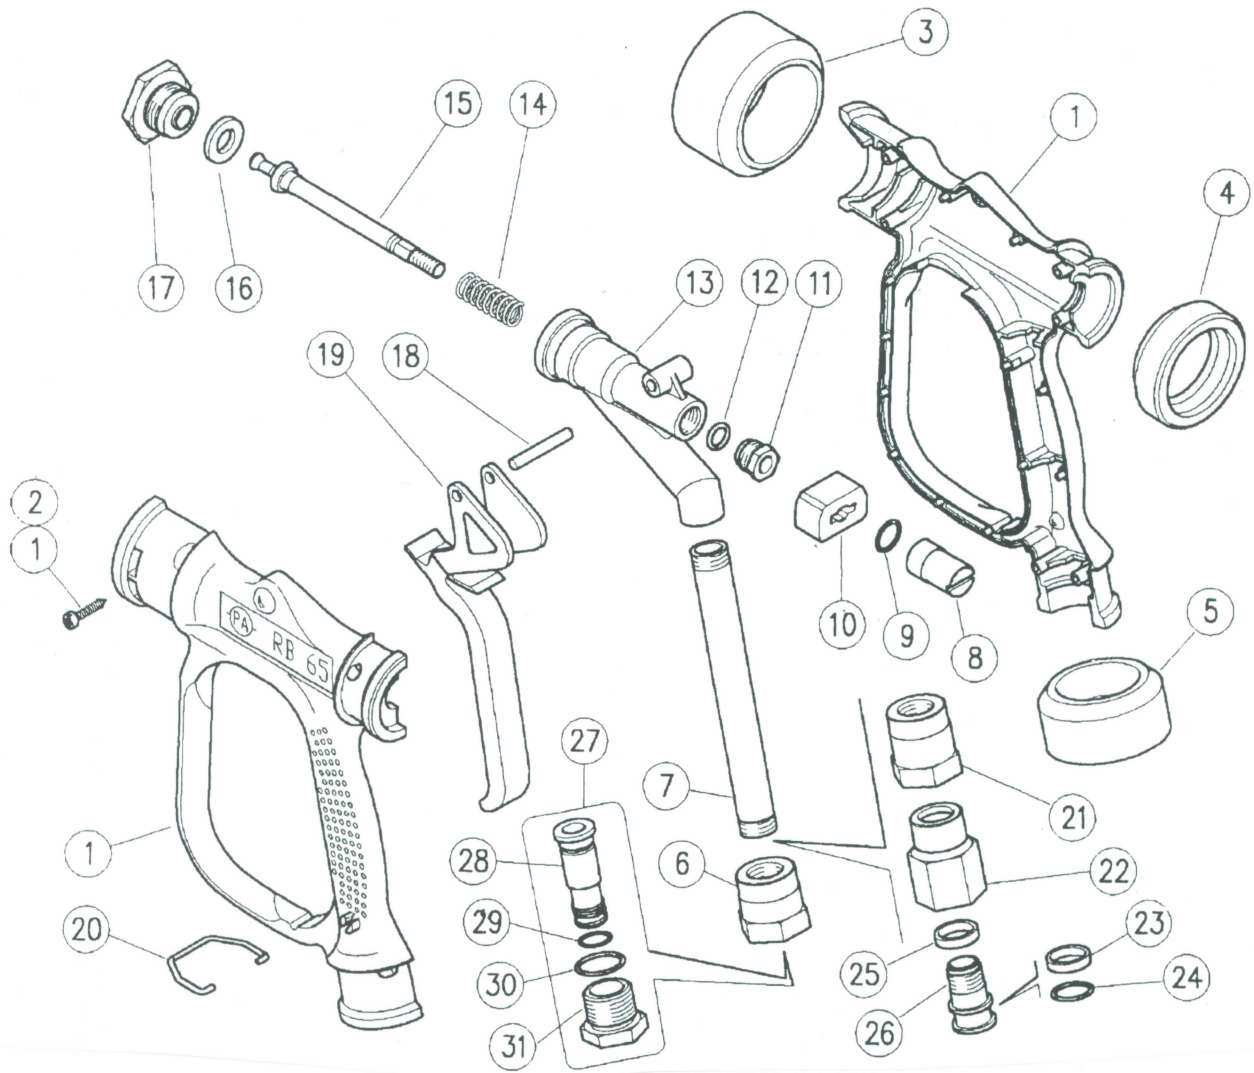

ERGONOMIC WASHDOWN GUN SPARE PARTS LIST

TEC6438 Ergonomic Gun, 60 l/min + Swivel

TEC6445 Ergonomic Gun, 100 l/min + Swivel

| NO. | PART NO. | DESCRIPTION | QTY |
|-----|-----------|--------------------------------------|-----|
| 1 | P30642024 | Ergo 60 l/min Housing Kit (TEC6438) | 1 |
| 1 | P30644624 | Ergo 100 l/min Housing Kit (TEC6445) | 1 |
| 2 | P16307551 | 3.5 x 18mm Screw, S/S | 6 |
| 3 | P30641284 | Front Protector Ring | 1 |
| 4 | P30641384 | Back Protector Ring | 1 |
| 5 | P30641484 | Lower Protector Ring | 1 |
| 6 | P30640731 | Connection 1/2" BSPF | 1 |
| 7 | P30640936 | 130mm Tube | 1 |
| 8 | P30641831 | M7 Screw Plug | 1 |
| 9 | P10317700 | O'Ring 2.62 x 12.37mm | 1 |
| 10 | P30640484 | Blue Slide, 60 l/min (TEC6438) | 1 |
| 10 | P30644384 | Red Slide, 100 l/min (TEC6445) | 1 |
| 11 | P30641731 | M14 Plug | 1 |
| 12 | P10317010 | O'Ring 2.62 x 7.6mm Viton | 1 |
| 13 | P30640535 | Housing, Brass | 1 |
| 14 | P30641051 | Spring | 1 |
| 15 | P30640651 | Piston, 60 l/min (TEC6438) | 1 |
| 15 | P30644231 | Piston 100 l/min (TEC6445) | 1 |